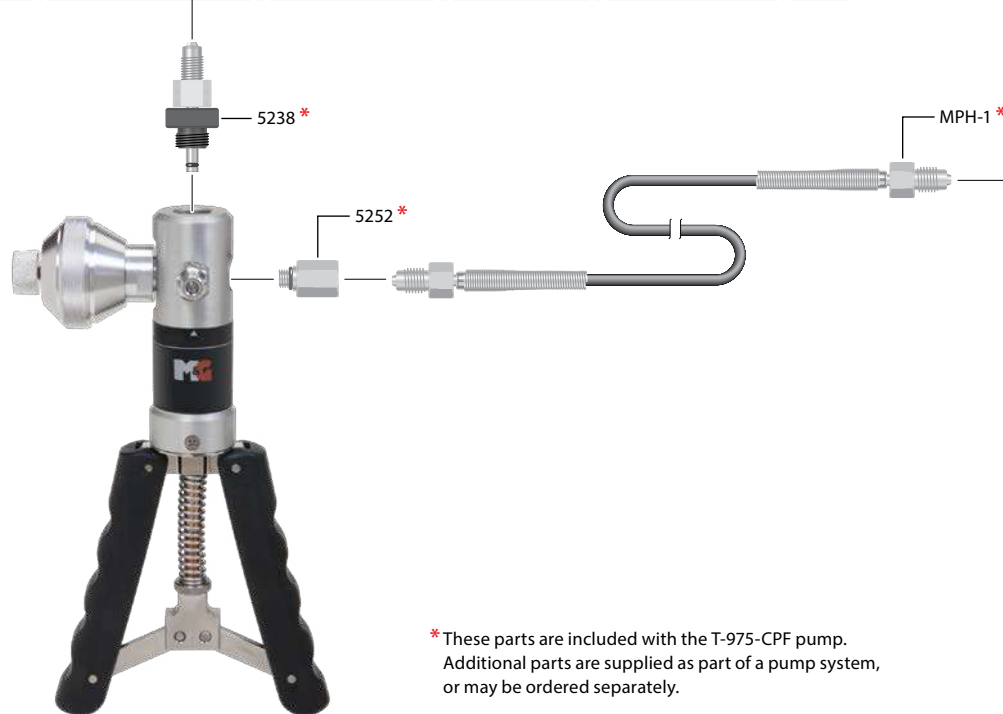

♦ U.S. Patent No. 8,794,677

FITTINGS FOR LIFE **CPF**

Thread tape required.
MPF-1/8MPT

* These parts are included with the T-975-CPF pump. Additional parts are supplied as part of a pump system, or may be ordered separately.

NPT MALE

MPF-1/8QTM	1/8" Quick Test NPT Male
MPF-1/8MPT	1/8" NPT Male
MPF-1/4QTM	1/4" Quick Test NPT Male
MPF-1/4MPT	1/4" NPT Male

Additional NPT sizes available in non-CPF MP adapters

NPT FEMALE

MPF-1/8QTF	1/8" Quick Test NPT Female
MPF-1/4QTF	1/4" Quick Test NPT Female
MPF-1/4FPT *	1/4" NPT Female
MPF-1/2QTF	1/2" Quick Test NPT Female

Additional NPT sizes available in non-CPF MP adapters

BSP

MPF-1/8BSPF	G 1/8" Female
MPF-1/4BSPF	G 1/4" Female
MPF-3/8BSPF	G 3/8" Female
MPF-1/2BSPF	G 1/2" Female

MPF-1/8QTFB	1/8" Quick Test Female
MPF-1/4QTFB	1/4" Quick Test Female
MPF-3/8QTFB	3/8" Quick Test Female
MPF-1/2QTFB	1/2" Quick Test Female

ADDITIONAL

MPF-M20QTF	M20 x 1.5 Quick Test Female
MPF-M20X1.5F	M20 x 1.5 Female
MPF-QCN	Quick-Connect Nut
MPF-AN4M	AN4 Male